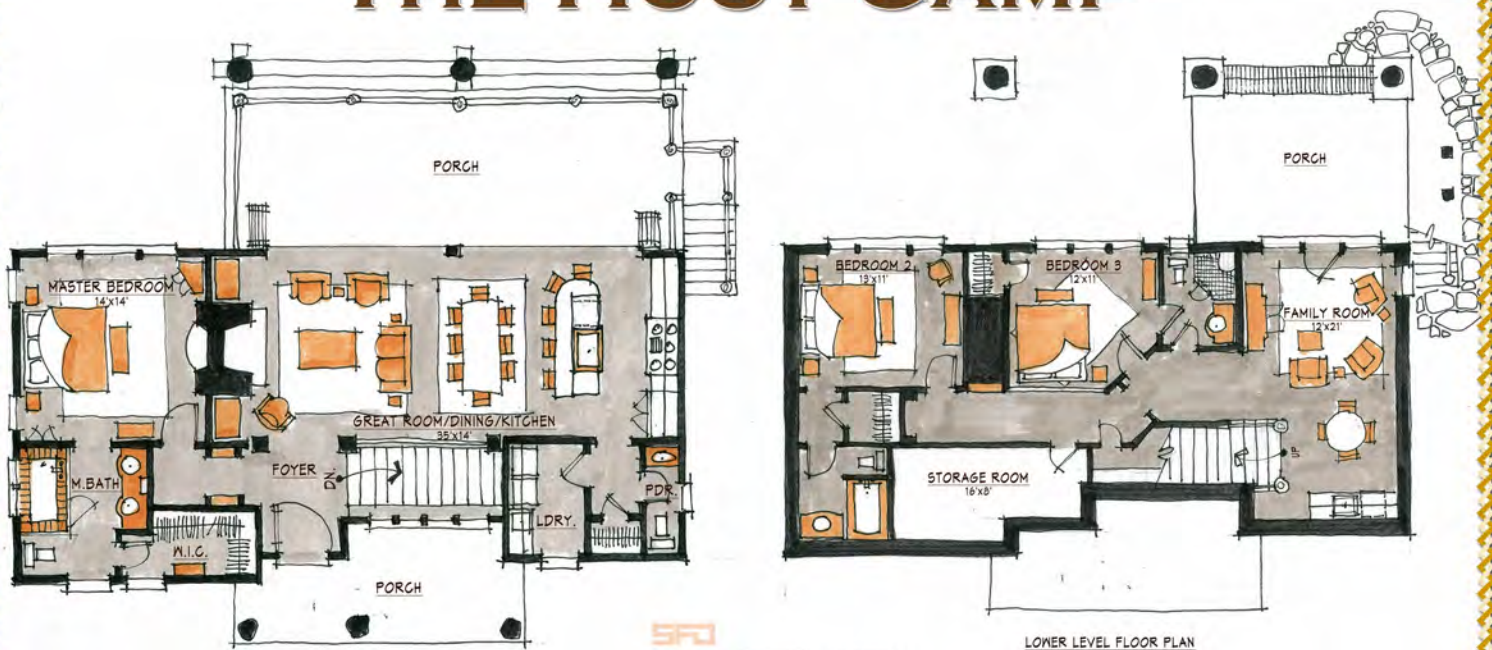

natural element homes™

THE HOOT CAMP

MAIN LEVEL FLOOR PLAN
 MAIN LEVEL 1164 SQ. FT.
 LOWER LEVEL 1164 SQ. FT.

SFD
 SHAWN FISHER DESIGN

Main Level 1164 sq. ft.
 Lower Level 1164 sq. ft. (optional)

LOWER LEVEL FLOOR PLAN